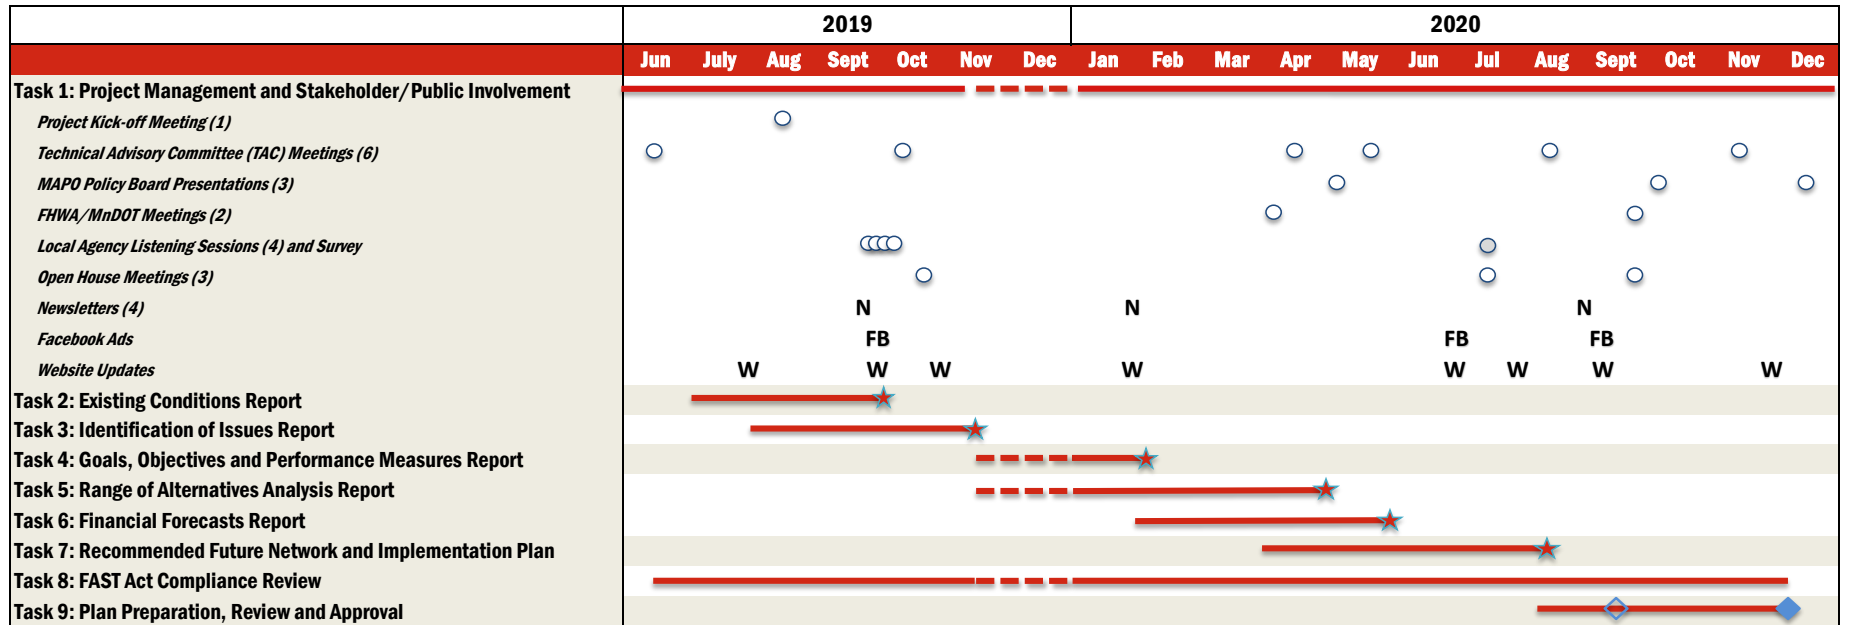

MAPO 2045 Transportation Plan Update

- Meeting/SRF Survey/MAPO PopUp
- Key Deliverable
- Draft Report
- Final Report
- Web Updates/Facebook Posts/Newsletters

○○ Meeting/SRF Survey/MAPO PopUp
★ Key Deliverable
◇ Draft Report
◆ Final Report
W/FB/N Web Updates/Facebook Posts/Newsletters